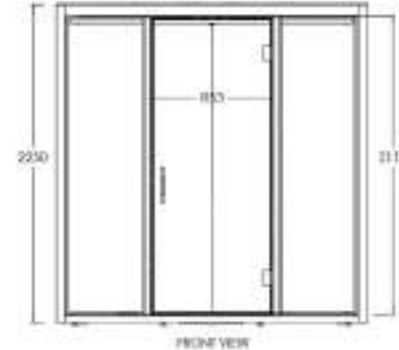

Sharing Pod 2.0 (BS1)