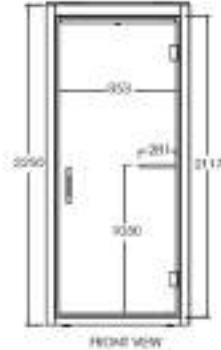

Telepod 2.0