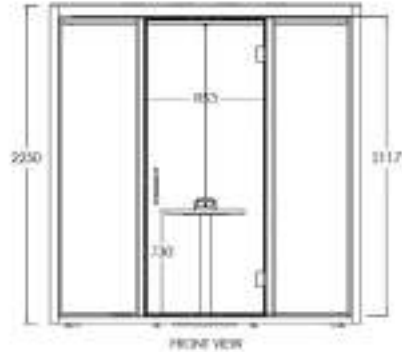

Sharing Pod 2.0 (DK1)