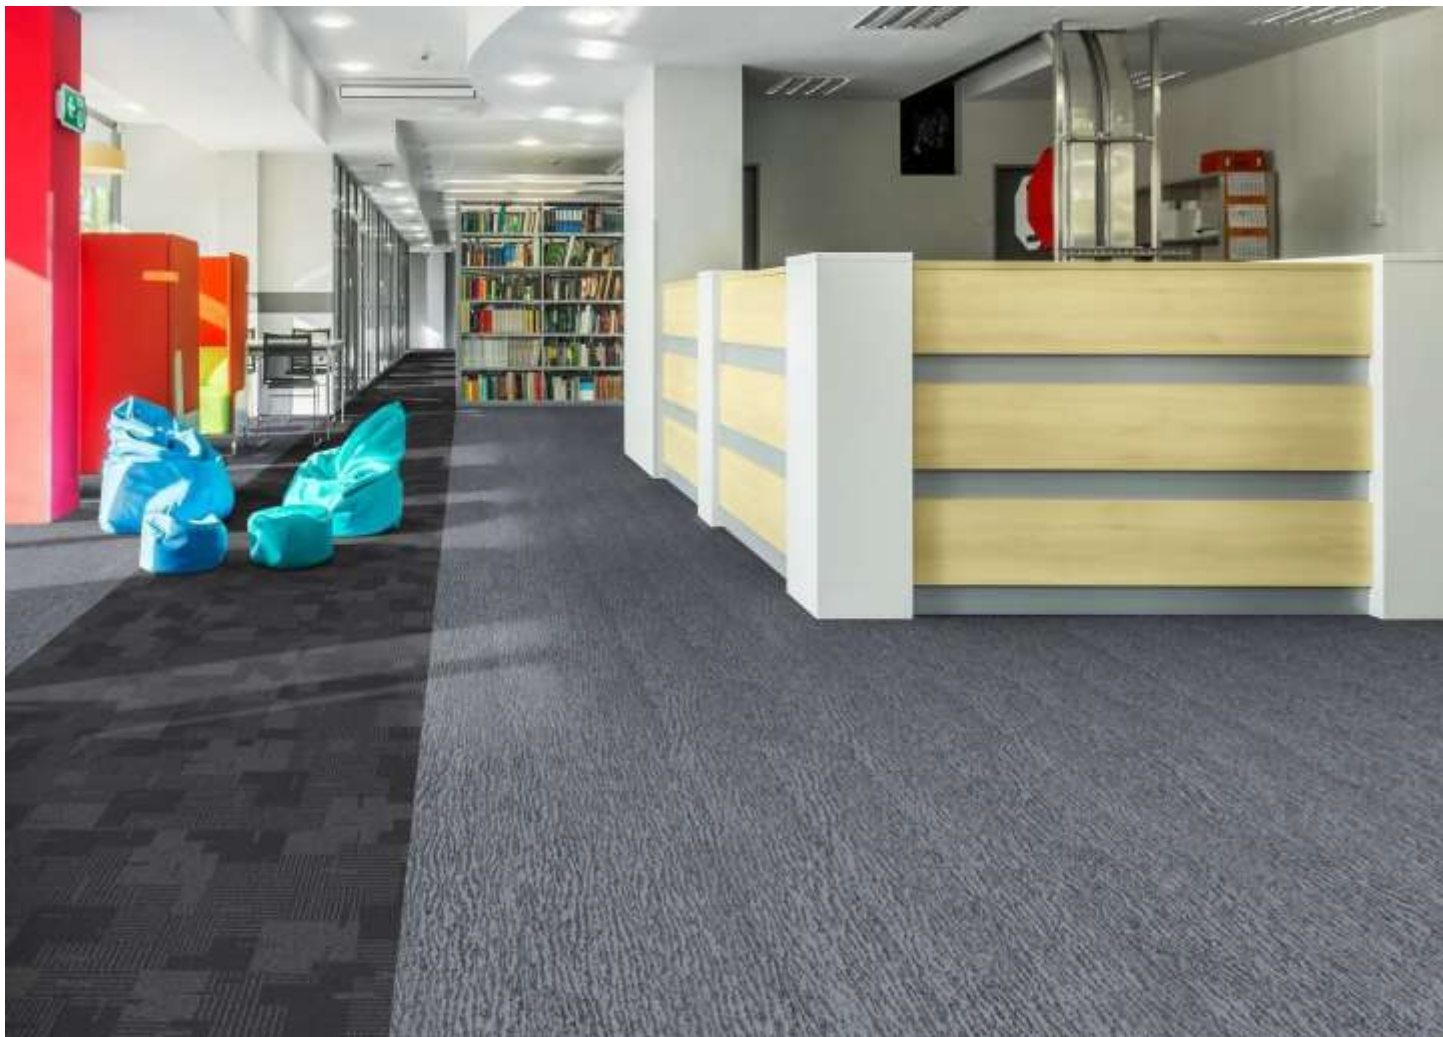

SERIES

- ***BROOM STREET***
- ***BIOSPHERE***
- ***ICE BREAKER***
- ***NET EFFECT***

AZZURE : BRUSHED HUES

updated - 2-Jun-26

STOCK (SQM)

75

AZZURE : STIPPLED HUES

MEADOW : MERGED HUES