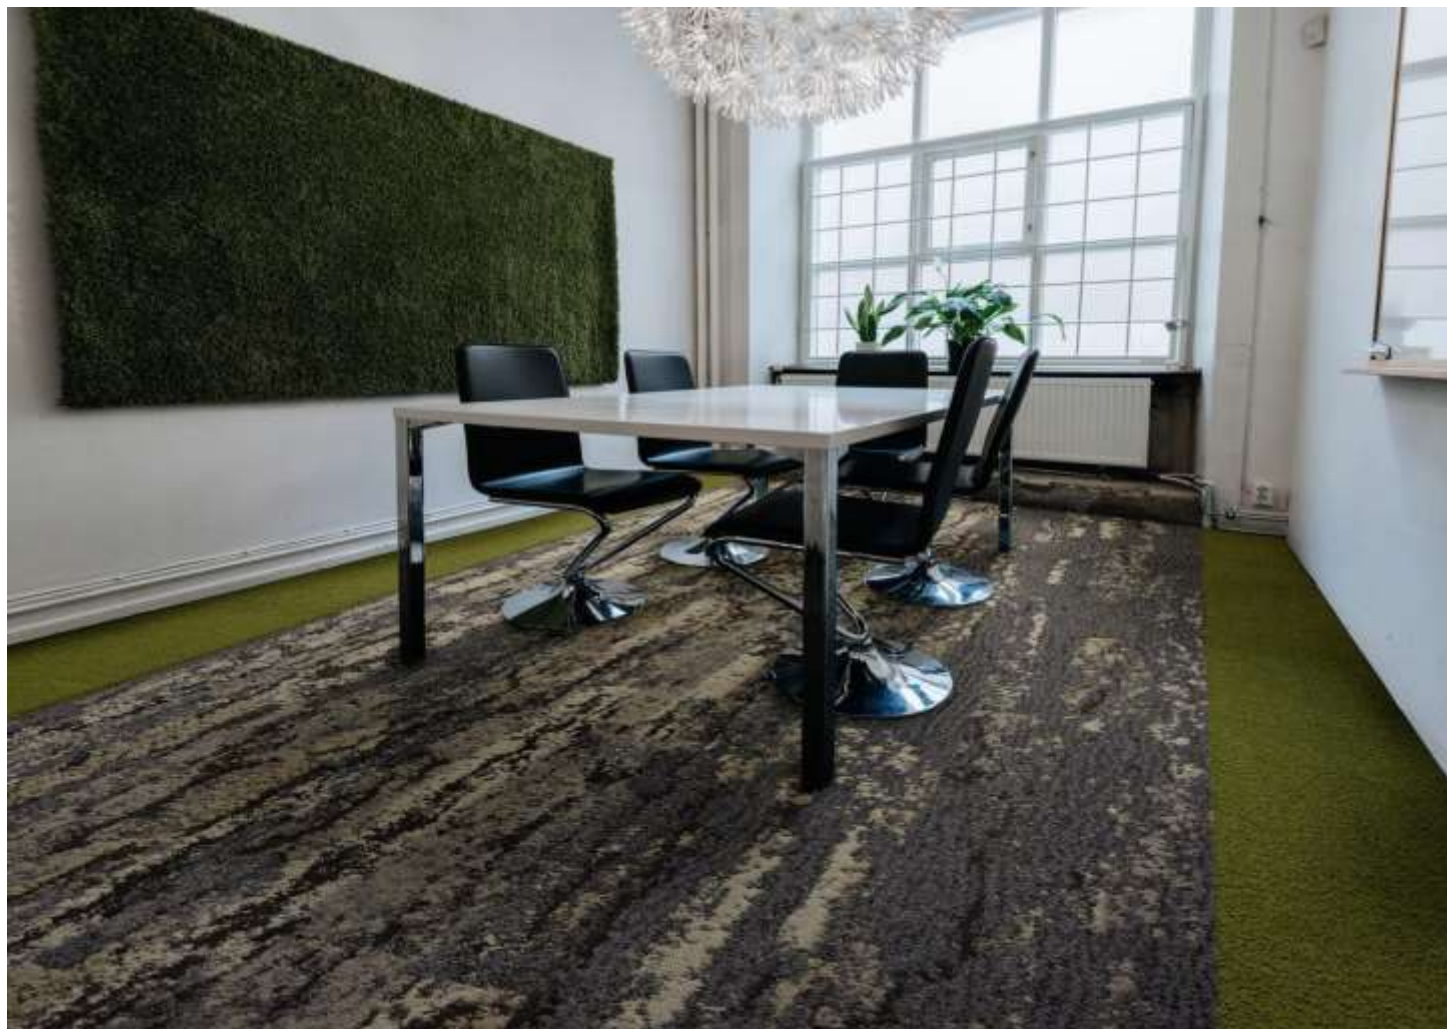

TUNDRA : MERGED HUES

updated - 2-Jun-26

STOCK (SQM)

120