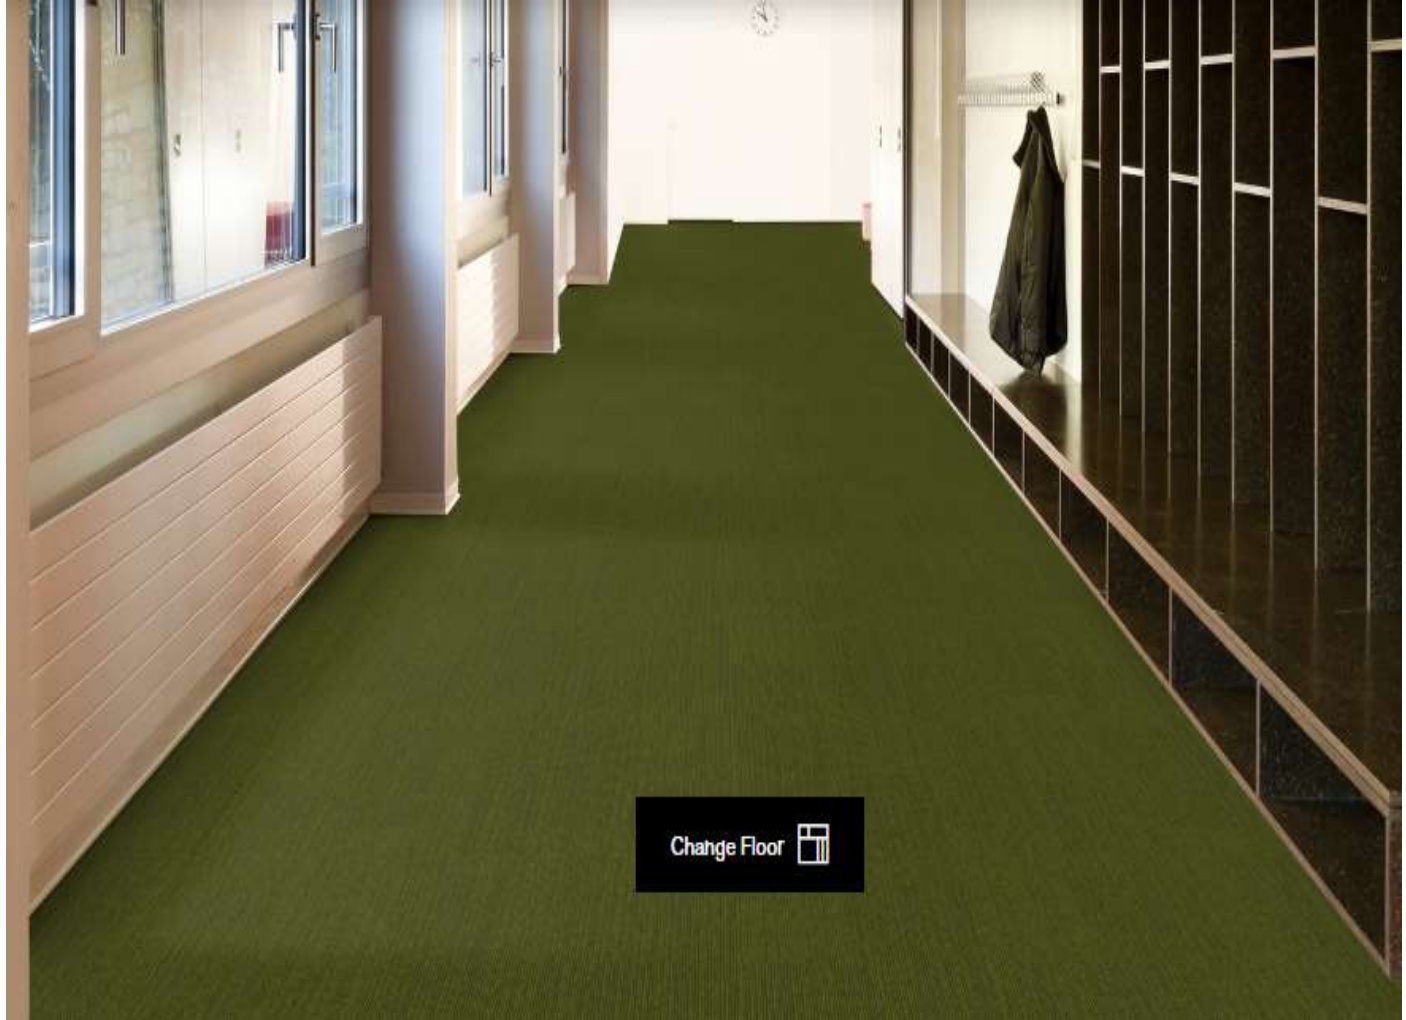

MONOCHROME: SPUNGOLD

CUBIC COLORS: GREEN

ONLINE: GRASS

updated - 2-Jun-26

STOCK (SQM)

45

updated - 2-Jun-26

STOCK (SQM) 15