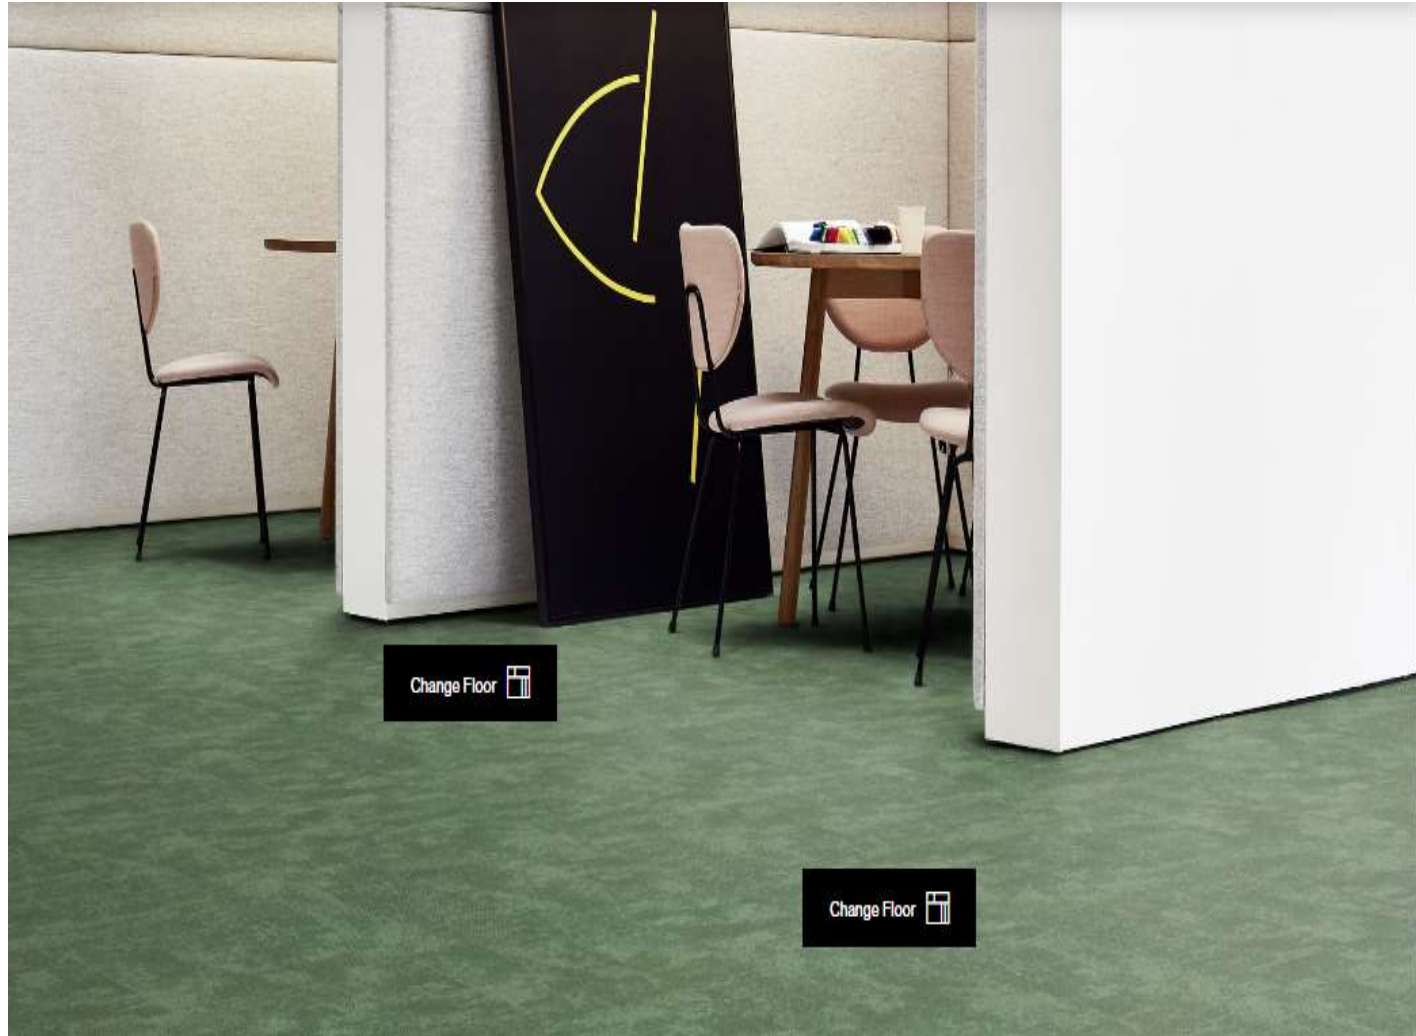

CE 100 : UNEARTH

updated - 2-Jun-26

STOCK (SQM) **45**