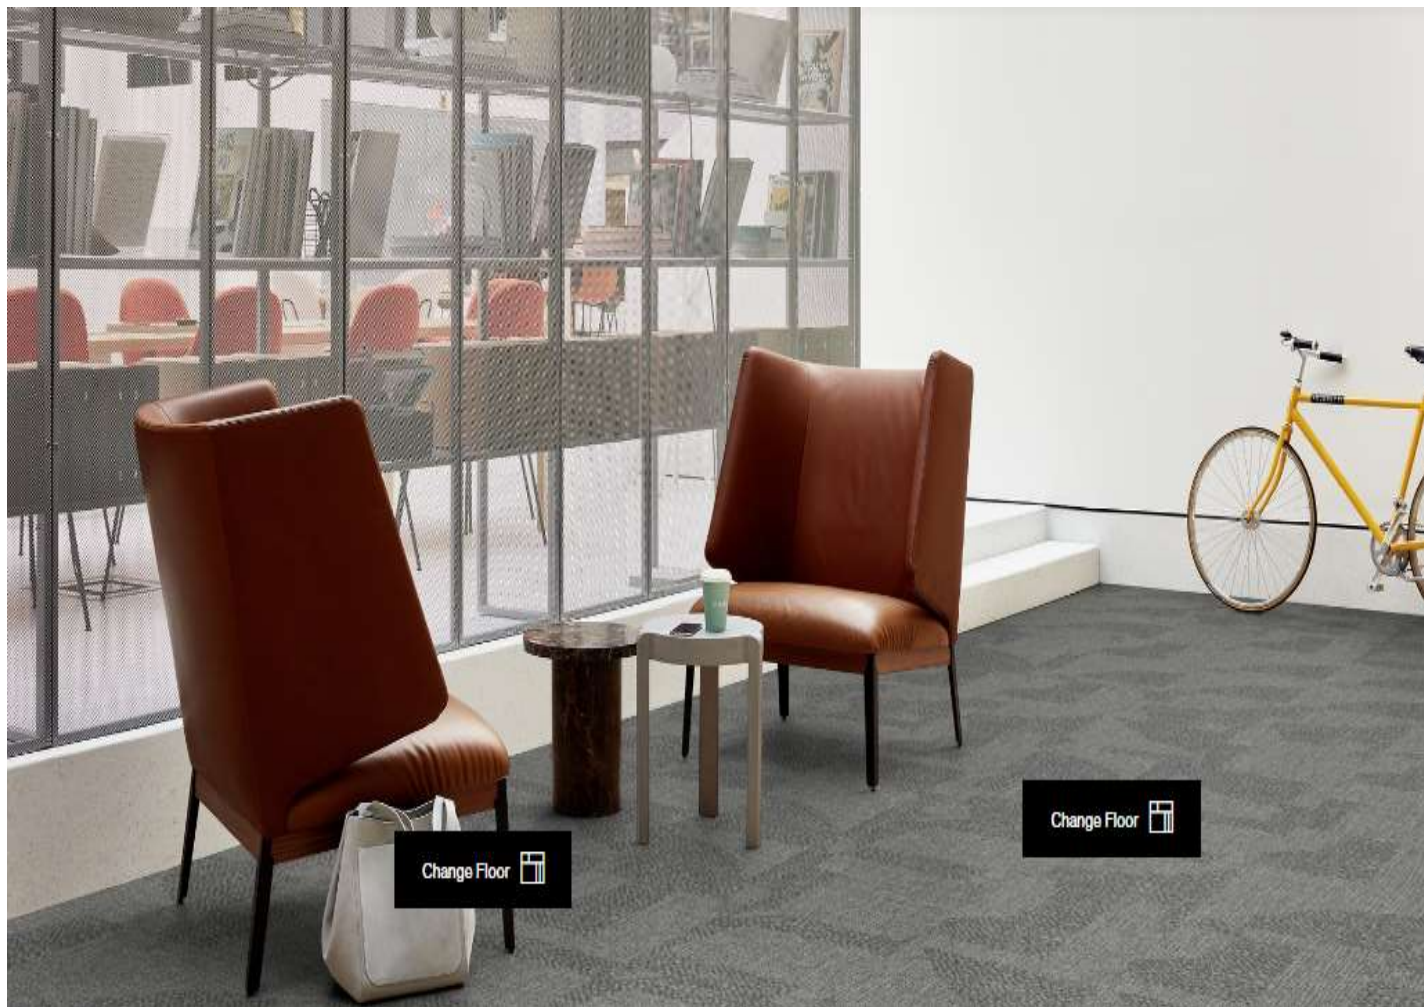

CE 200 : CONSIDER / OBSERVE
(110925-005)

Shade awaited from Store room / Designer

THIRD SPACE 301 : NAVY

THIRD SPACE 301 : SHELL

updated - 2-Jun-26

STOCK (SQM) 70

THIRD SPACE 302 : MIST

updated - 2-Jun-26