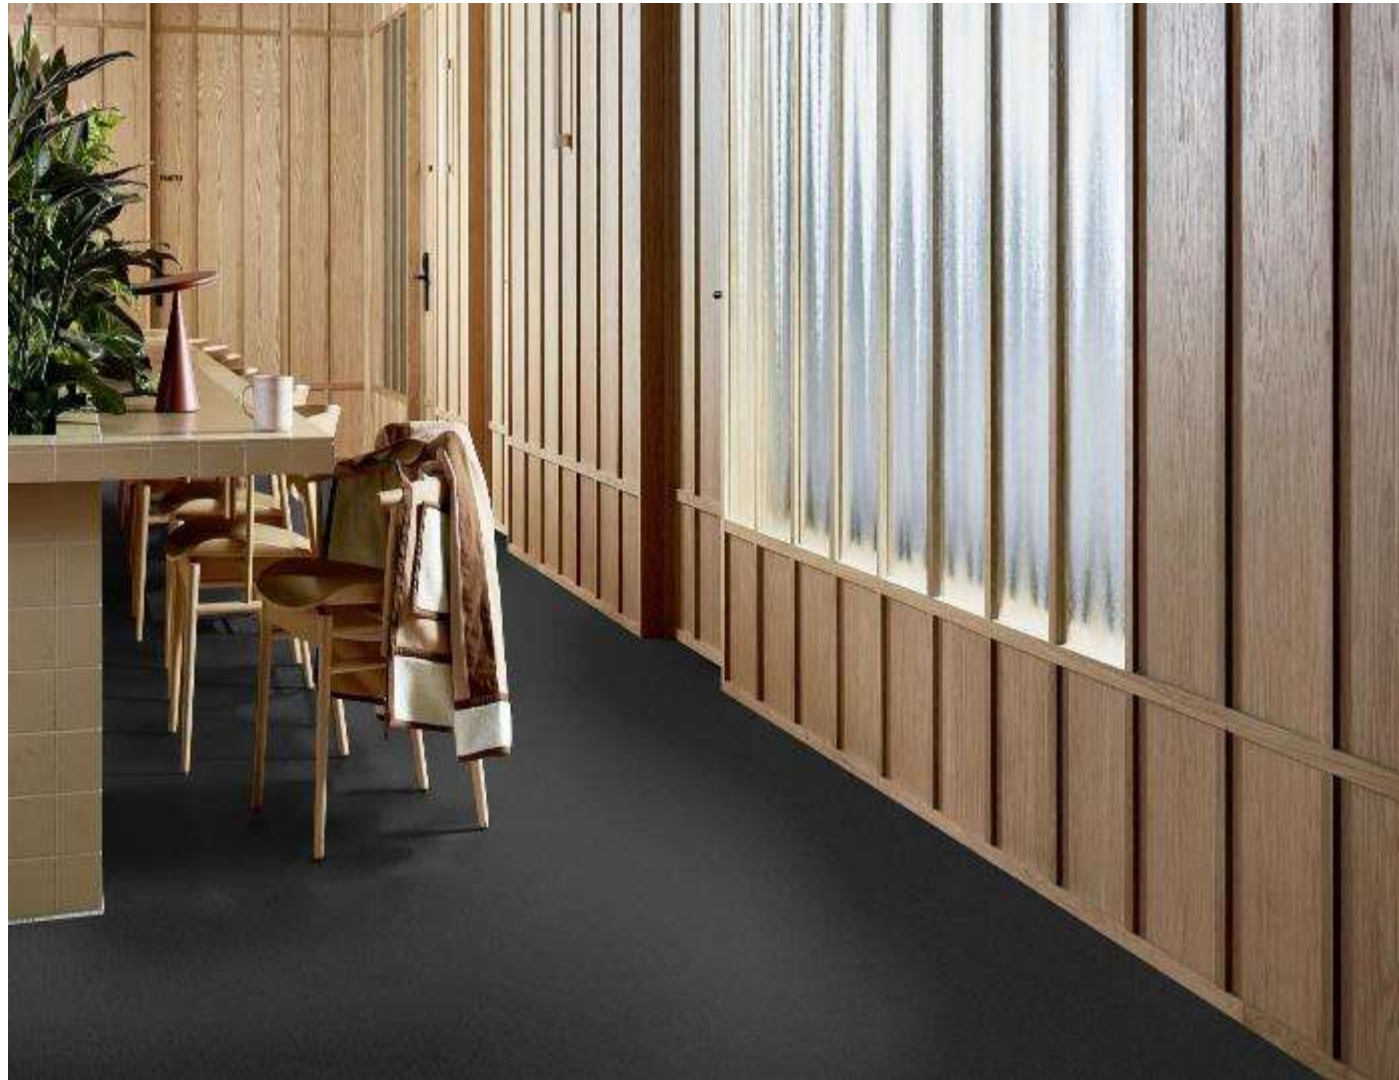

SERIES

- **MONOCHROME**
- **CUBIC COLOURS**
- **ON LINE**
- **CONNECTED ETHOS**
- **THIRD SPACE**
- **TRACE**
- **PFC**

MONOCHROME: BLACK

updated - 2-Jun-26

STOCK (SQM)

25

MONOCHROME: RASPBERRY

MONOCHROME: JUNIPER