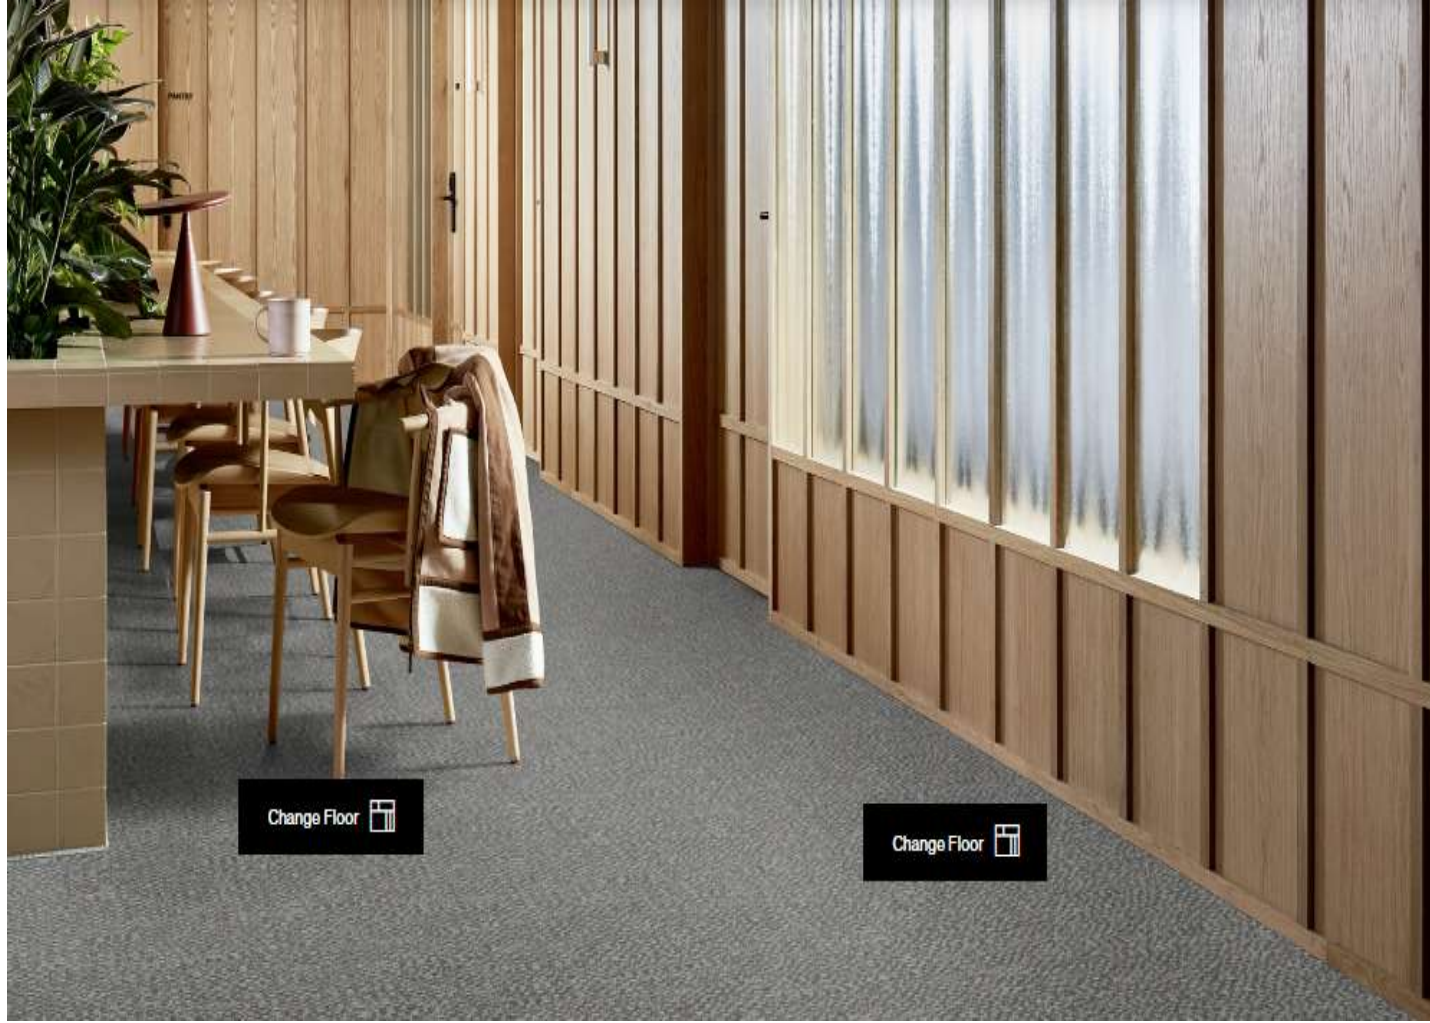

THIRD SPACE 303 : MIST