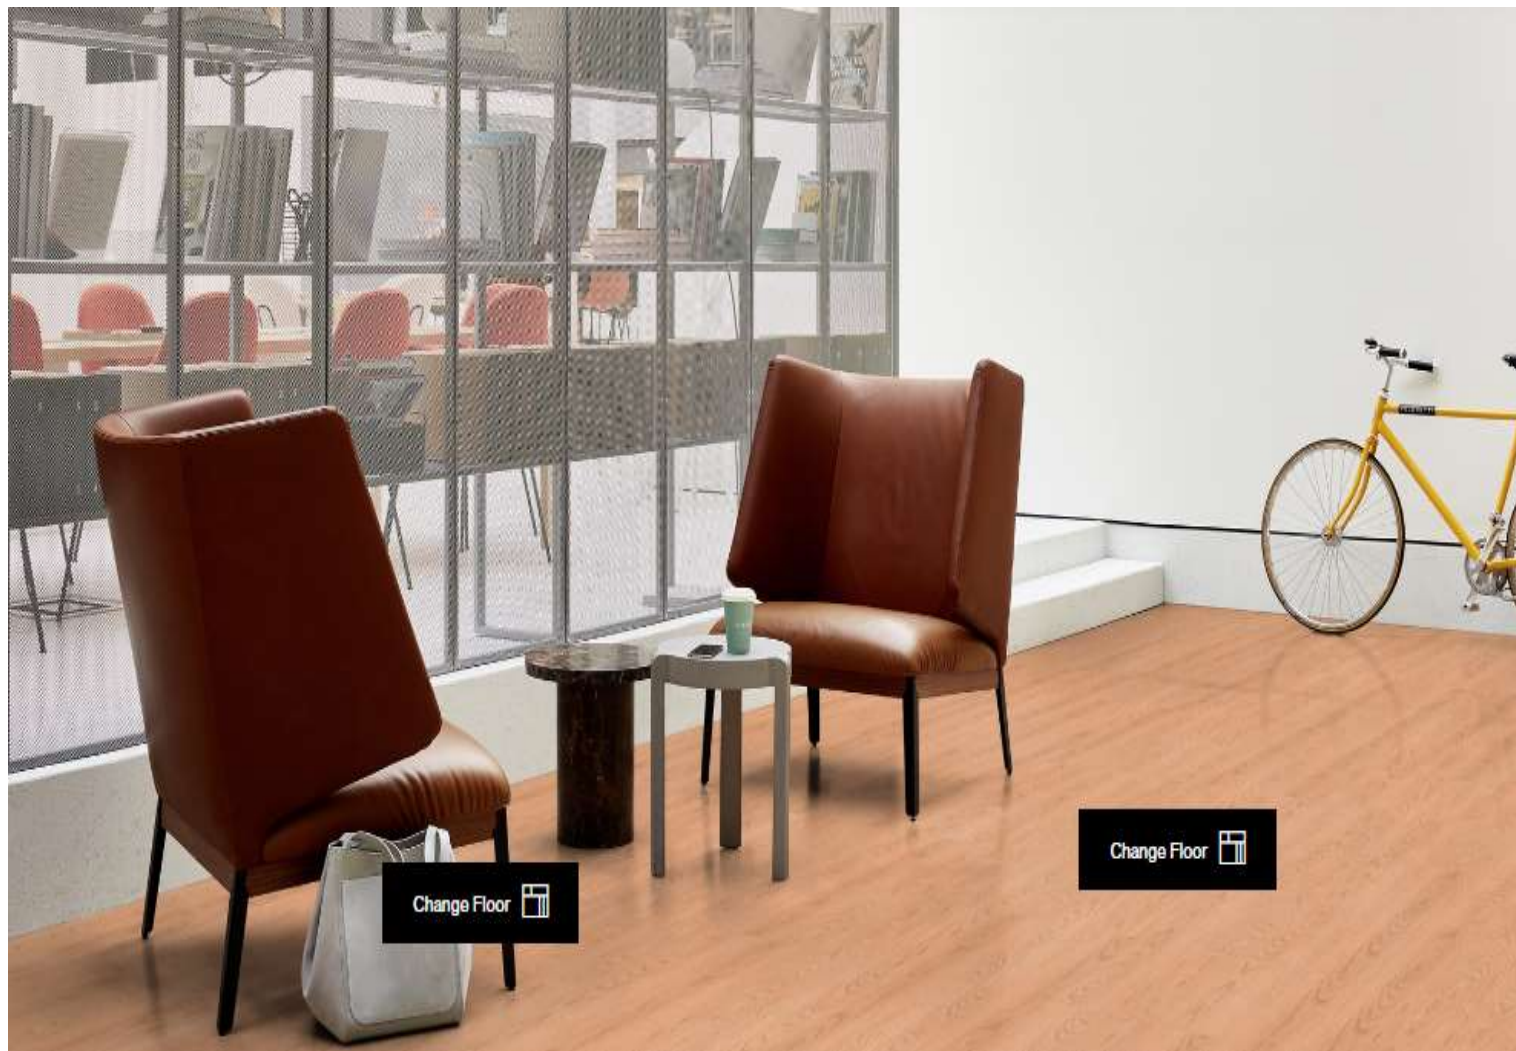

STOCK (SQM)

20

LVT SS WG : BLONDE- 3MM

Change Floor 

Change Floor 

LVT SS WG : MOCHA - 3MM

updated - 2-Jun-26

STOCK (SQM)