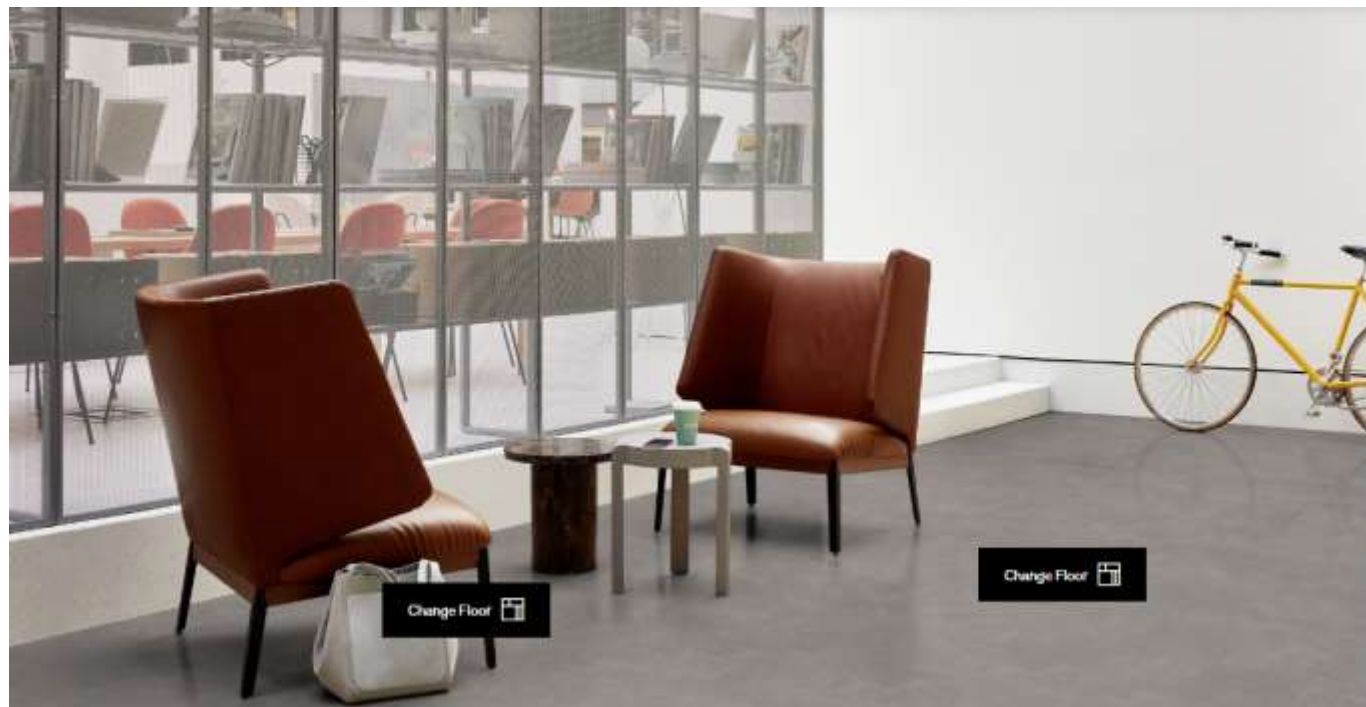

updated - 2-Jun-26

STOCK (SQM)

30

LVT TEX STONE : DARK CONCRETE (4.5 mm)

updated - 2-Jun-26

STOCK (SQM)

45

LVT STUDIO SET (4.5MM)