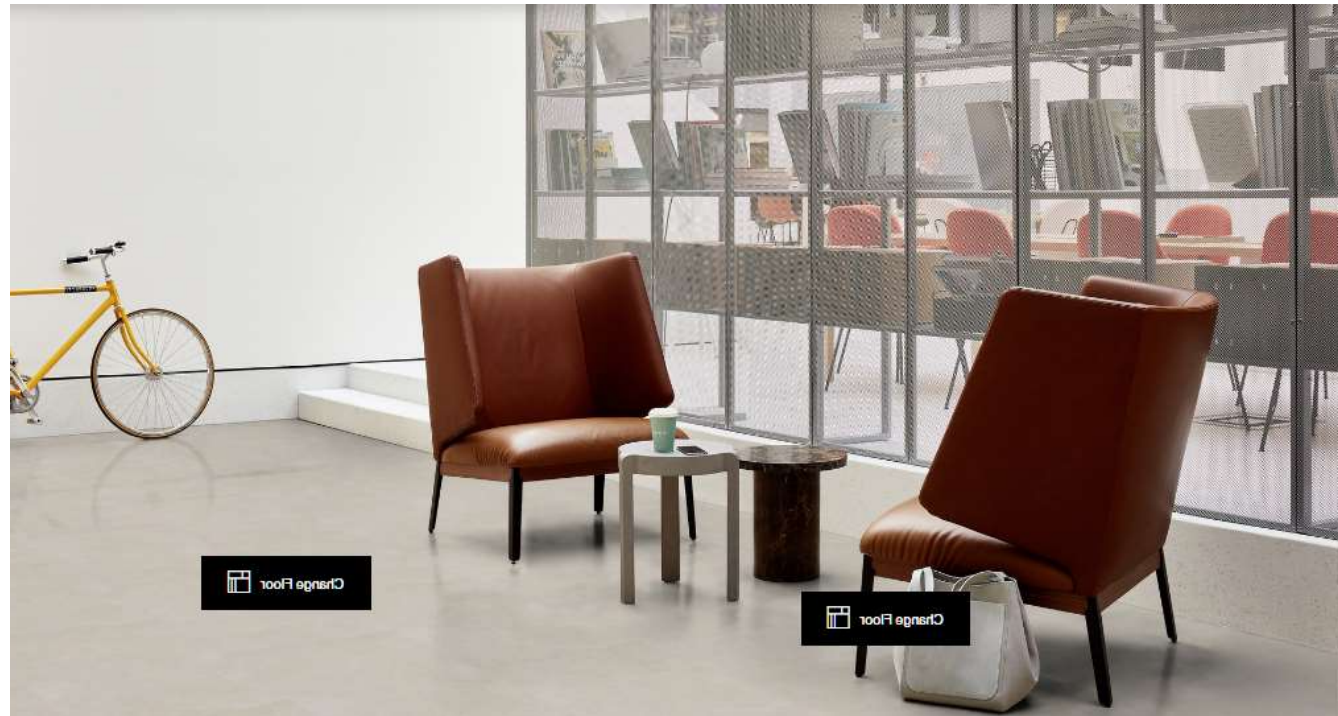

LVT HEARTH : MARBLE DUST (4.5 mm)